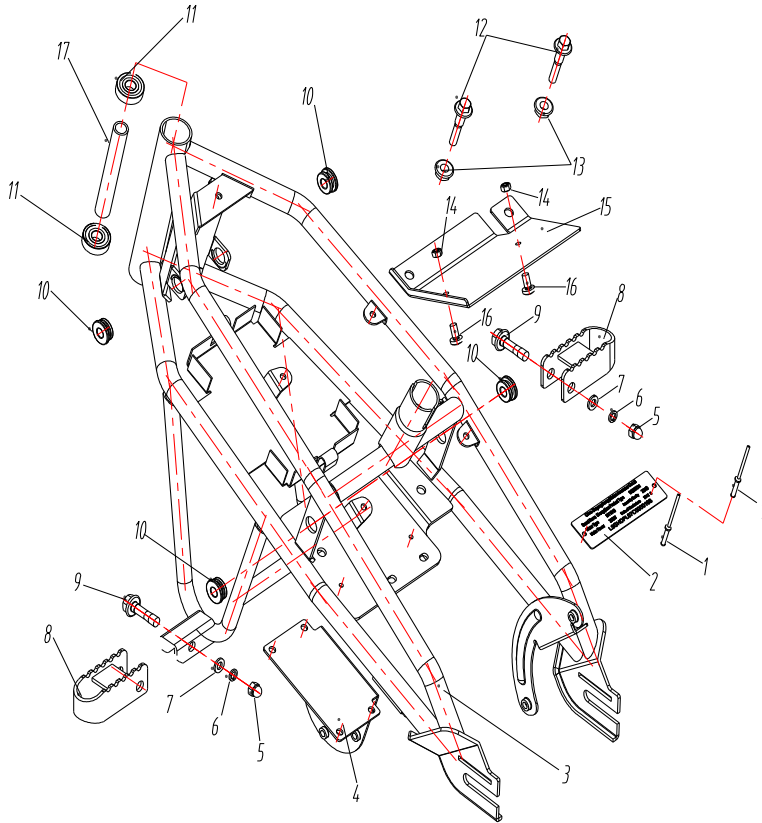

SQ200DH-0500000

NO.	PART NO.	DESCRIPTION
1	GB12617/12618--2004	
2	SQ200DH-0501000	
3	SQ200DH-0502000	frame
4	SQ200DH-0503000	
5	GB/T923-88	
6	GB/ T 93-1987	
7	GB/ T 95-2002	
8	SQ250DH-42620	
9	SQ250DH-90802	
10	SQ200DH-0504000	
11	GB/T276-1994	
12	GB/T5789-1986	
13	GB/T6187.2-2000	
14	GB/T6183.2	
15	SQ200DH-0505000	
16	GB/T 70.2-2000	
17	SQ200DH-0506000	

SQ200DH-0600000