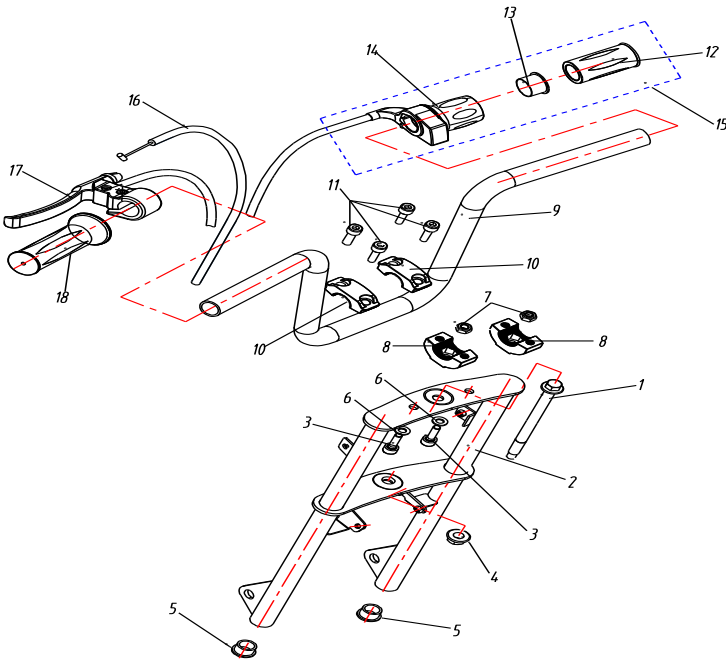

NO.	PART NO.	DESCRIPTION
1	SQ200DH-0201000	front fork axle
2	SQ200DH-0202000	front fork
3	GB/T70.1-2000	screw (M8X20)
4	GB/T6187.2-2000	lock nut M10
5	SQ200DH-0203000	
6	GB/T95-2002	plate washer
7	GB/T6183.2	lock nut M8
8	SQ250-47912	down clamp-handlebar
9	SQ350DH-0201000	handlebar
10	SQ250-47911	top clamp-handlebar
11	GB/T70.1-2000	screw M8*20
12	SQ250-47411	grip -right
13	SQ250-47412	nylon spacer bush
14	SQ250-47413	throttle lever
15	SQ250-47410	throttle lever system
16	SQ200DH-0204000	brake cable
17	SQ250-47422	brake lever
18	SQ250-47421	grip -left