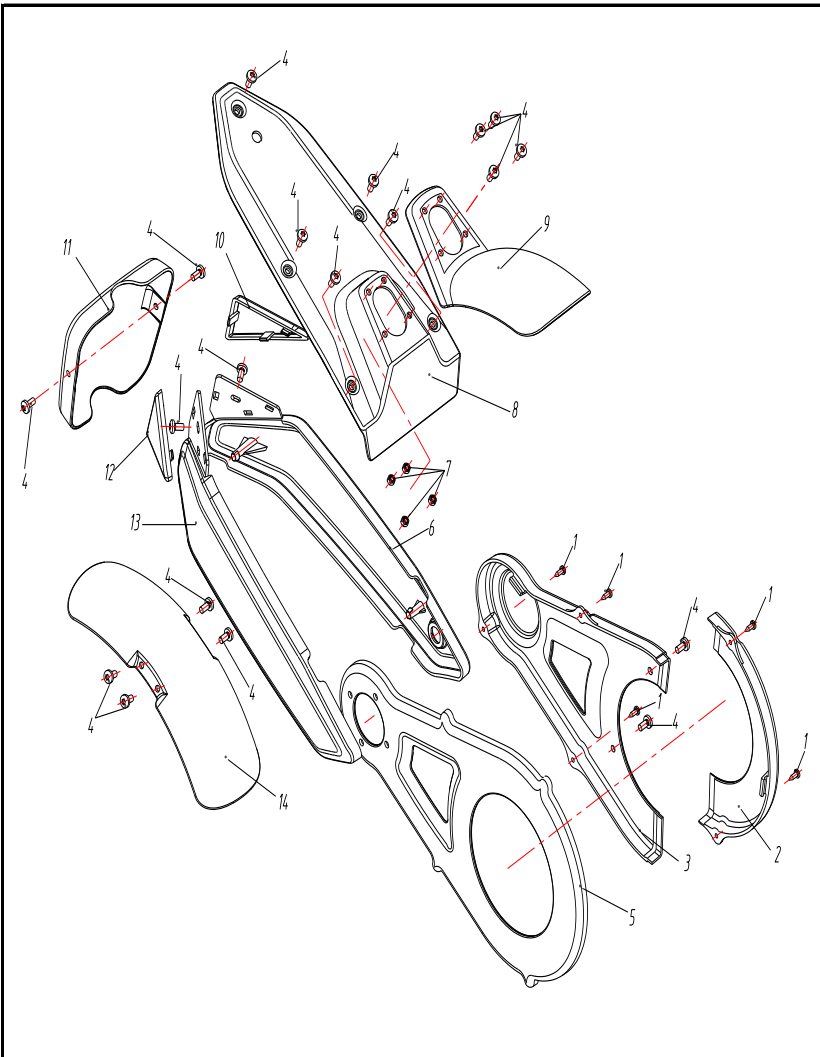

SQ200DH-0300000

NO.	PART NO.	DESCRIPTION
1	GB/T845-1985	
2	SQ200DH-0301000	guard-rear cover
3	SQ200DH-0302000	guard- left
4	GB/T 70.2-2000	screw M5*12
5	SQ200DH-0303000	guard main cover
6	SQ200DH-0304000	plastic-body right
7	GB/T6183.2	screw M5
8	SQ200DH-0305000	plastic-body
9	SQ200DH-0306000	rear fender
10	SQ200DH-0307000	plastic-body cover right
11	SQ200DH-0308000	number plate
12	SQ200DH-0309000	plastic-body cover left
13	SQ200DH-0310000	plastic-body left
14	SQ200DH-0311000	front fender