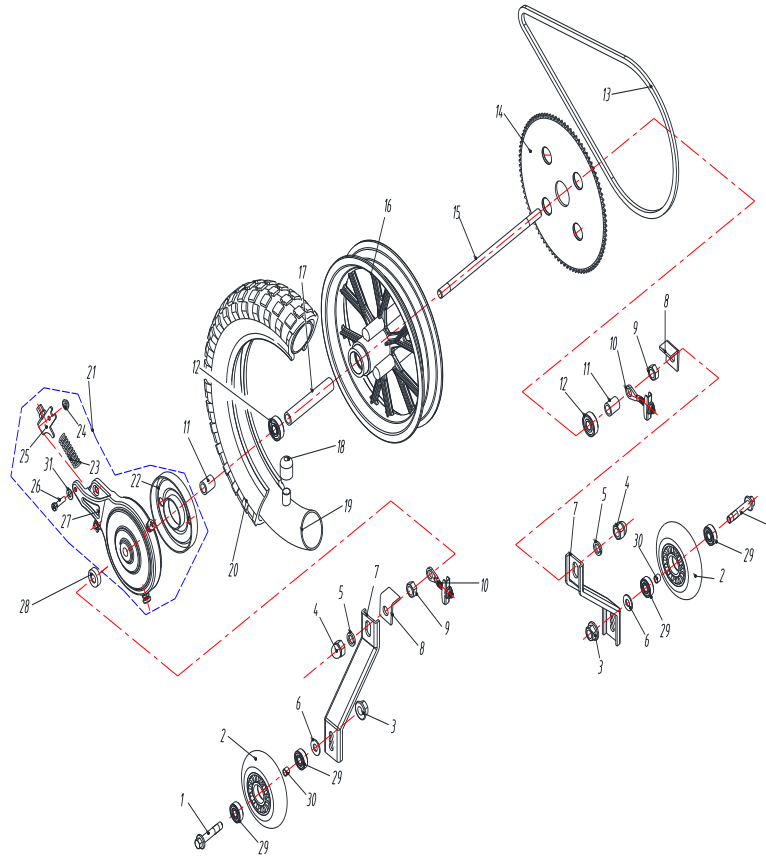

SQ200DH-040000

NO.	PART NO.	DESCRIPTION
1	GB/T5789-1986	screw
2	SQ200DH-0401000	auxiliary wheel
3	GB/T6187.2-2000	screw
4	GB/T923-88	screw
5	GB/ T 93-1987	plate washer (Φ10
6	GB/ T 95-2002	washer (Φ8)
7	SQ200DH-0402000	auxiliary wheel holder
8	SQ200DH-0403000	auxiliary wheel holder washer
9	GB/T6187.2-2000	screw
10	SQ250-61400	Chain adjust pads
11	SQ200DH-0101000	inner pipe- wheel
12	GB/T276-1994	bearing 6000Z
13	SQ200DH-0404000	Chain
14	SQ200DH-0408000	sprocket
15	SQ200DH-0405000	screw
16	SQ200DH-0406000	rim-rear
17	SQ200DH-0104000	Inner pipe-wheel
18	SQ200DH-0105000	valve cap
19	SQ200DH-0106000	inner tube --
20	SQ200DH-0107000	tire
21	SQ200DH-0407000	caliper
22	SQ200DH-0407001	caliper pads
23	SQ200DH-0407002	spring
24	SQ200DH-0407003	screw
25	SQ200DH-0407004	brake cable screw
26	SQ200DH-0407005	

SQ200DH-040000