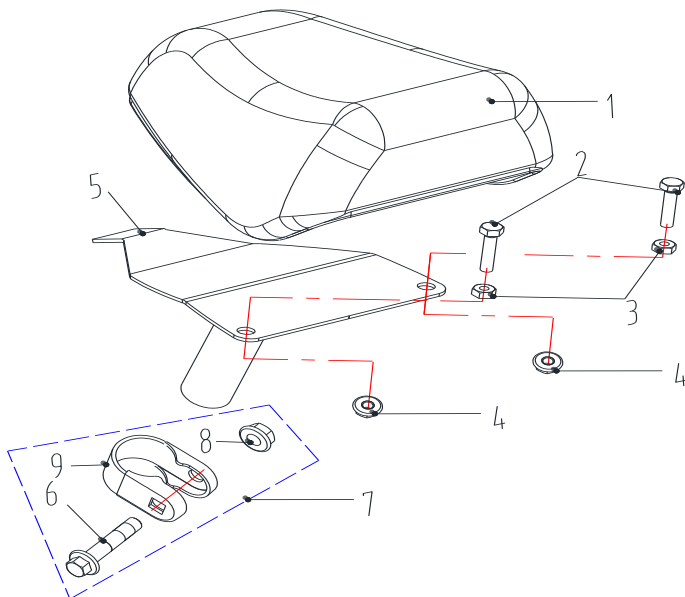

NO.	PART NO.	DESCRIPTION
1	SQ200DH-0601000	seat
2	GB5780-2002	
3	GB/T6187.2-2000	
4	GB/T6183.2	
5	SQ200DH-0601001	
6	SQ200DH-0601002	
7	SQ200DH-0601003	
8	SQ200DH-0601004	
9	SQ200DH-0601005