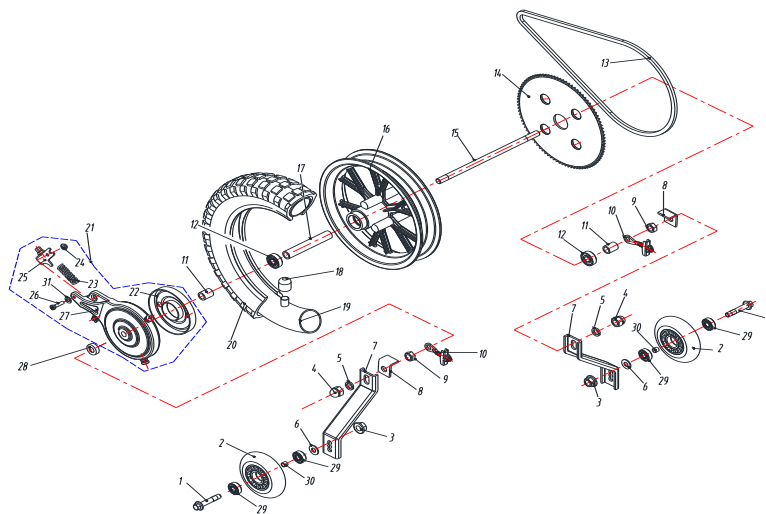

NO.	PART NO.	DESCRIPTION
27	SQ200DH-0407006	caliper cover
28	SQ200DH-0407007	
29	GB/T276-1994	bearing 608
30	SQ200DH-0407008	
31	GB/ T 95-2002	washer