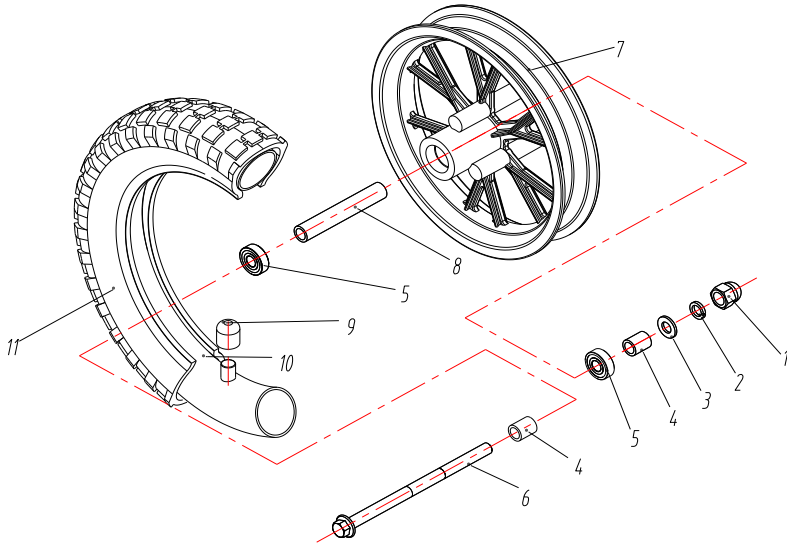

### SQ200DH-0100000

| NO. | PART NO.        | DESCRIPTION            |
|-----|-----------------|------------------------|
| 1   | GB/T923-88      | acorn nut (M10)        |
| 2   | GB/T93-1987     | spring washer (Φ10)    |
| 3   | GB/T95-2002     | plate washer (Φ10)     |
| 4   | SQ200DH-0101000 | inner pipe- wheel      |
| 5   | GB/T 276-1994   | bearing 6000Z          |
| 6   | SQ250DH-54201   | front axle             |
| 7   | SQ200DH-0103000 | rim--front             |
| 8   | SQ200DH-0104000 | inner pipe-front wheel |
| 9   | SQ200DH-0105000 | valve cap              |
| 10  | SQ200DH-0106000 | inner tube --          |
| 11  | SQ200DH-0107000 | tire                   |
|     |                 |                        |
|     |                 |                        |
|     |                 |                        |
|     |                 |                        |
|     |                 |                        |
|     |                 |                        |
|     |                 |                        |
|     |                 |                        |